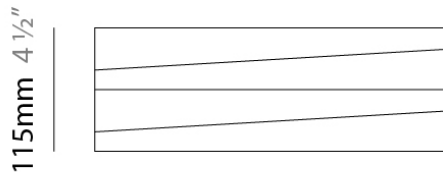

PROJECT
TYPE
NOTES
QUANTITY
DATE

CROSS SURFACE

D83264

GENERAL

Series: Cross
Brand: Panzeri
Division: Design
Mounting Type: Surface
Mounting Location: Wall
Subcategory: Ambient

PHYSICAL

Shape: Rectangle
Length (mm): 300
Length (in): 11 3/4
Height (mm): 115
Height (in): 4 1/2
Extension (mm): 90
Extension (in): 3 1/2
Light Distribution: Direct / Indirect
Weight (kg): 1.8
Weight (lbs): 4
Diffuser: Etched Glass
Fixture Material: Metal

ELECTRICAL

Number of Lamps: 1
Lamp Type: LED Retrofit
Bulb Included: Bulb Not Included
Total Output Wattage (W): 15
Max. Wattage Per Lamp (W): 15
Lamp Base: G4
Dimming: Non-Dimmable
Input Voltage (V): 120

LED

OPTICAL

RATINGS AND CERTIFICATIONS

Certified By: CSA Certified to UL and CSA Standards
IP rating: IP40