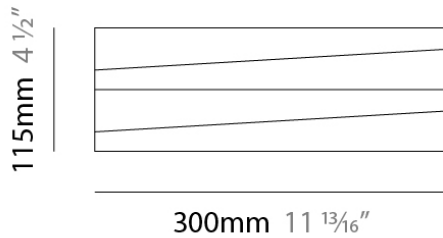

PROJECT
TYPE
NOTES
QUANTITY
DATE

CROSS SURFACE

D83263

GENERAL

Series: Cross
Brand: Panzeri
Division: Design
Mounting Type: Surface
Mounting Location: Wall
Subcategory: Ambient

PHYSICAL

Shape: Rectangle
Length (mm): 300
Length (in): 11 3/4
Height (mm): 115
Height (in): 4 1/2
Extension (mm): 90
Extension (in): 3 1/2
Light Distribution: Direct / Indirect
Weight (kg): 1.8
Weight (lbs): 4
Diffuser: Etched Glass
Fixture Material: Metal

ELECTRICAL

Number of Lamps: 1
Lamp Type: LED Retrofit
Bulb Included: Bulb Not Included
Total Output Wattage (W): 15
Max. Wattage Per Lamp (W): 15
Lamp Base: G4
Dimming: Non-Dimmable
Input Voltage (V): 120

LED

OPTICAL

RATINGS AND CERTIFICATIONS

Certified By: CSA Certified to UL and CSA Standards
IP rating: IP40