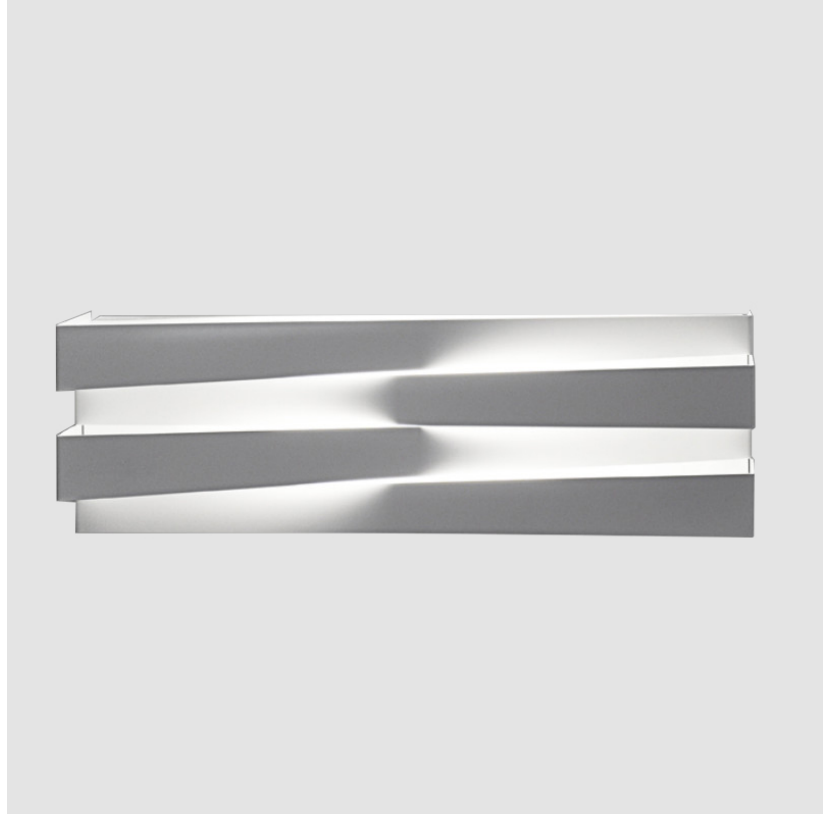

PROJECT
TYPE
NOTES
QUANTITY
DATE

CROSS SURFACE

D83263

GENERAL

Series: Cross
Brand: Panzeri
Division: Design
Mounting Type: Surface
Mounting Location: Wall
Subcategory: Ambient

PHYSICAL

Shape: Rectangle
Length (mm): 300
Length (in): 11 3/4
Height (mm): 115
Height (in): 4 1/2
Extension (mm): 90
Extension (in): 3 1/2
Light Distribution: Direct / Indirect
Weight (kg): 1.8
Weight (lbs): 4
Diffuser: Etched Glass
Fixture Material: Metal

ELECTRICAL

Number of Lamps: 1
Lamp Type: LED Retrofit
Bulb Included: Bulb Not Included
Total Output Wattage (W): 15
Max. Wattage Per Lamp (W): 15
Lamp Base: G4
Dimming: Non-Dimmable
Input Voltage (V): 120

LED

OPTICAL

RATINGS AND CERTIFICATIONS

Certified By: CSA Certified to UL and CSA Standards
IP rating: IP40